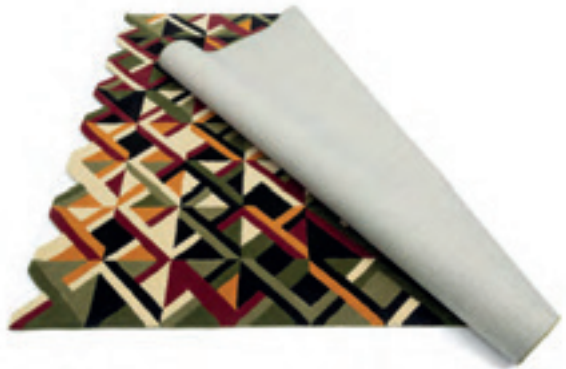

In the Custom program we offer several templates which can be customized with different colors on the website. We can also produce your carpet according to the design provided.

The program offers more than 300 different colors (214 wool and 75 viscose).

KUATRO

Propuesta de color 1 / Color suggestion 1 / Vorschlag Farbe 1

Propuesta de color 2 / Color suggestion 2 / Vorschlag Farbe 2

Propuesta de color 3 / Color suggestion 3 / Vorschlag Farbe 3

Detalle / Detail / Detail